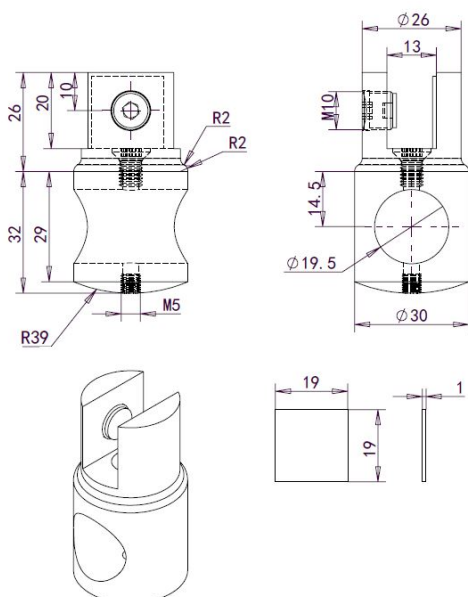

PRODUCT SHEET

Description:

Bar To Glass Bracket, F/ø19mm Tube, SS-Look, 8-10mm Glass, W/Closed Bar Hole

Item number:

15.26.102-7

Units	Box	Carton	HS Code	Barcode
Pcs.	1	100	8302419000	
				5704866504928

SISO A/S