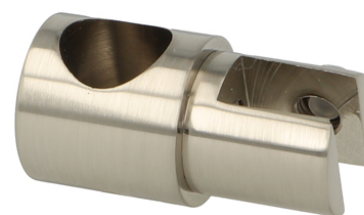

PRODUCT SHEET

Description:

Bar To Glass Bracket, F/ø19mm Tube, SS-Look, 8-10mm Glass, W/Closed Bar Hole

Item number:

15.26.102-7

Units	Box	Carton	HS Code	Barcode
Pcs.	1	100	8302419000	
				5704866504928

SISO A/S